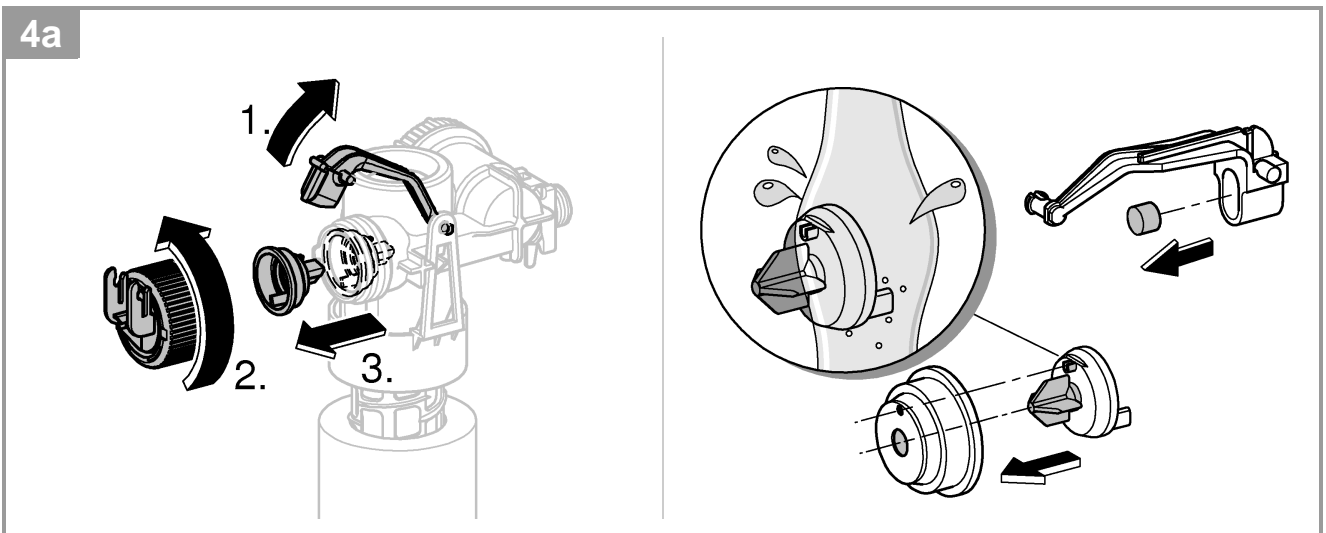

5

SERVICE

SERVICE

SERVICE

i

	X	Y	
	81 mm	75 mm	
	74 mm	75 mm	

Pure Freude an Wasser

GROHE
WAVES