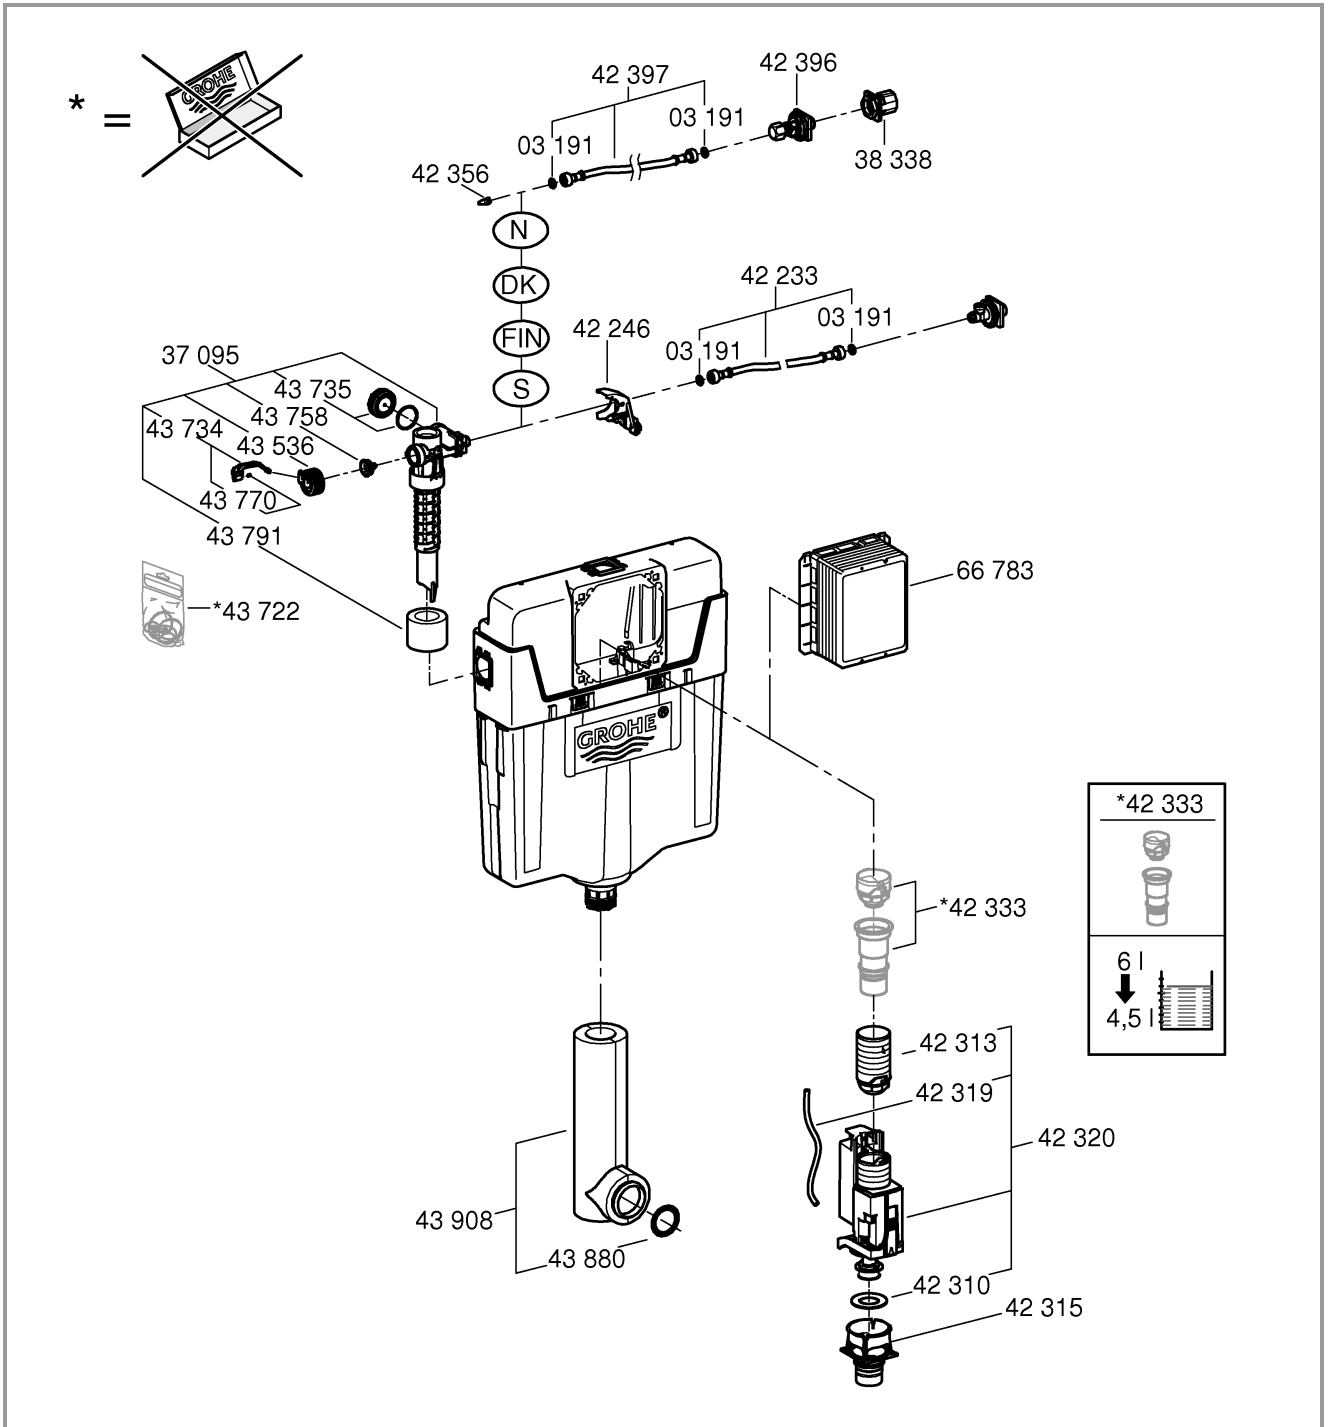

GD 2

**DESIGN + ENGINEERING
GROHE GERMANY**

99.0619.031/ÄM 235593/03.16

www.grohe.com

Pure Freude an Wasser

1

2

3 - 4

4

5 - 6

7