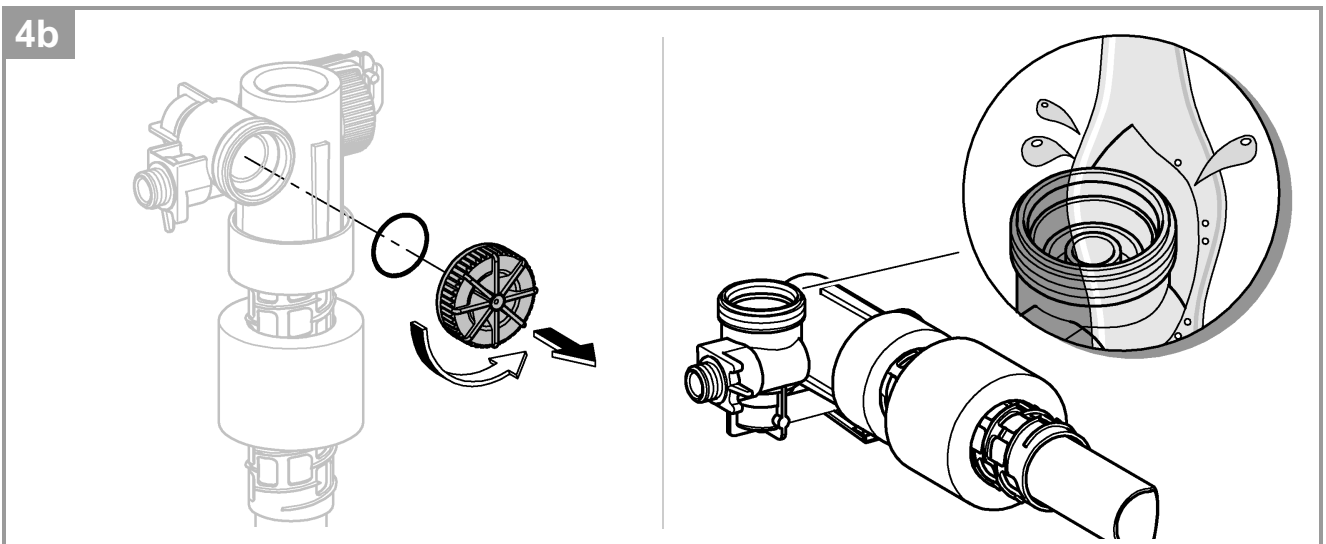

5

SERVICE

SERVICE

SERVICE

i

	X	Y	
	81 mm	75 mm	
	74 mm	75 mm	

Pure Freude an Wasser

GROHE
WAVES