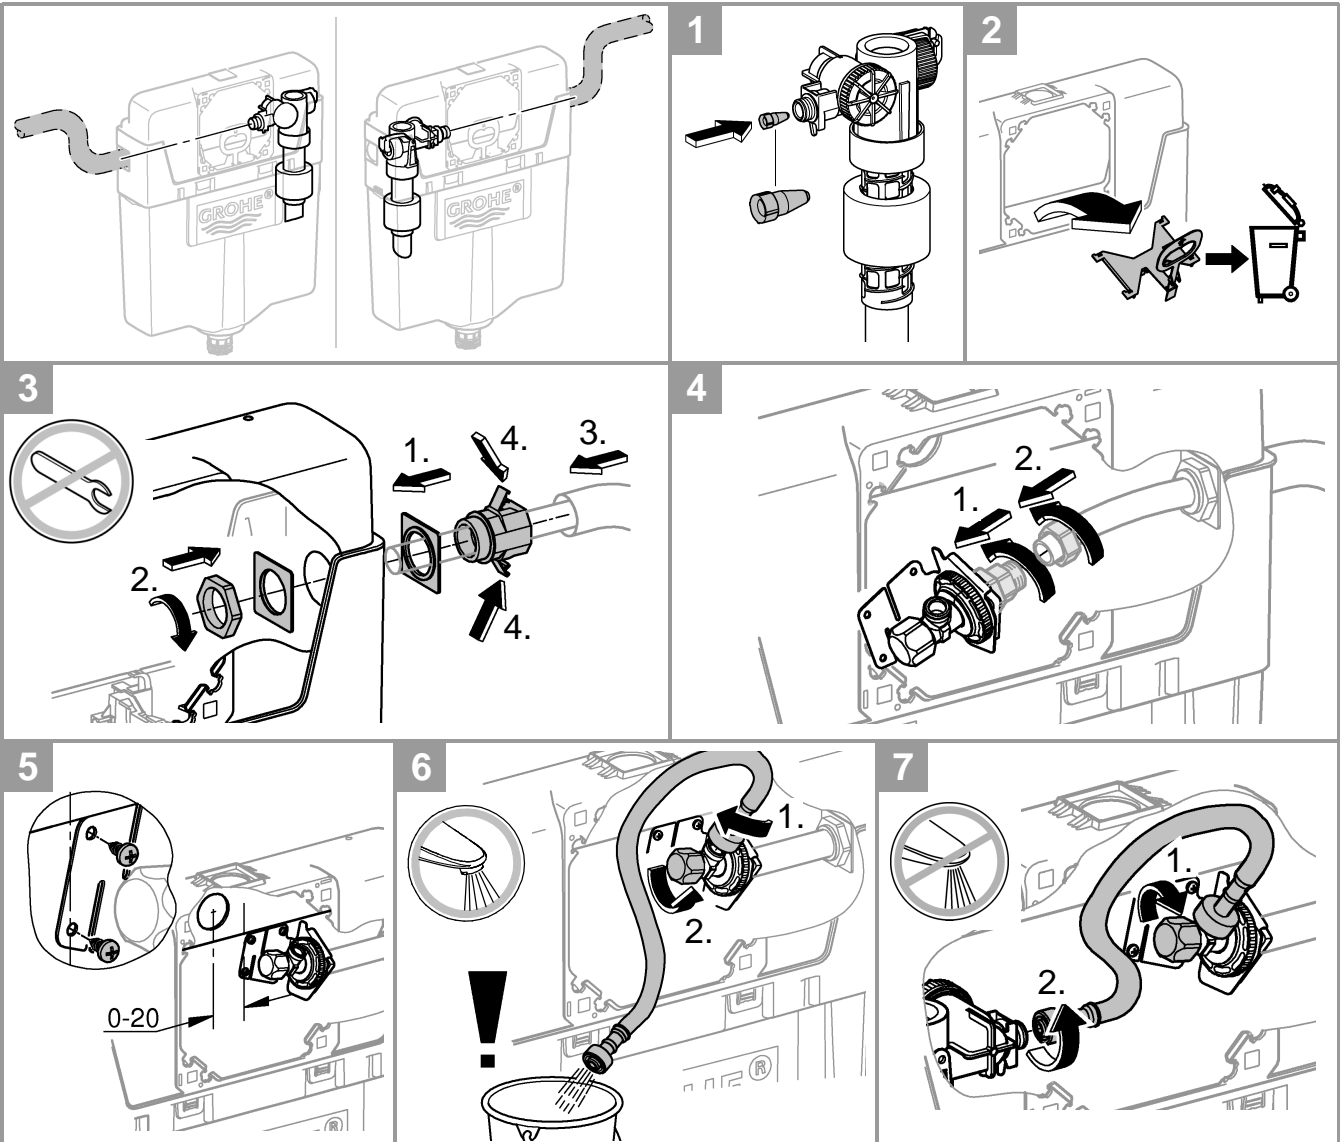

5

SERVICE

SERVICE

SERVICE

i

	X	Y	
	81 mm	75 mm	
	74 mm	75 mm	

Pure Freude an Wasser

GROHE
WAVES