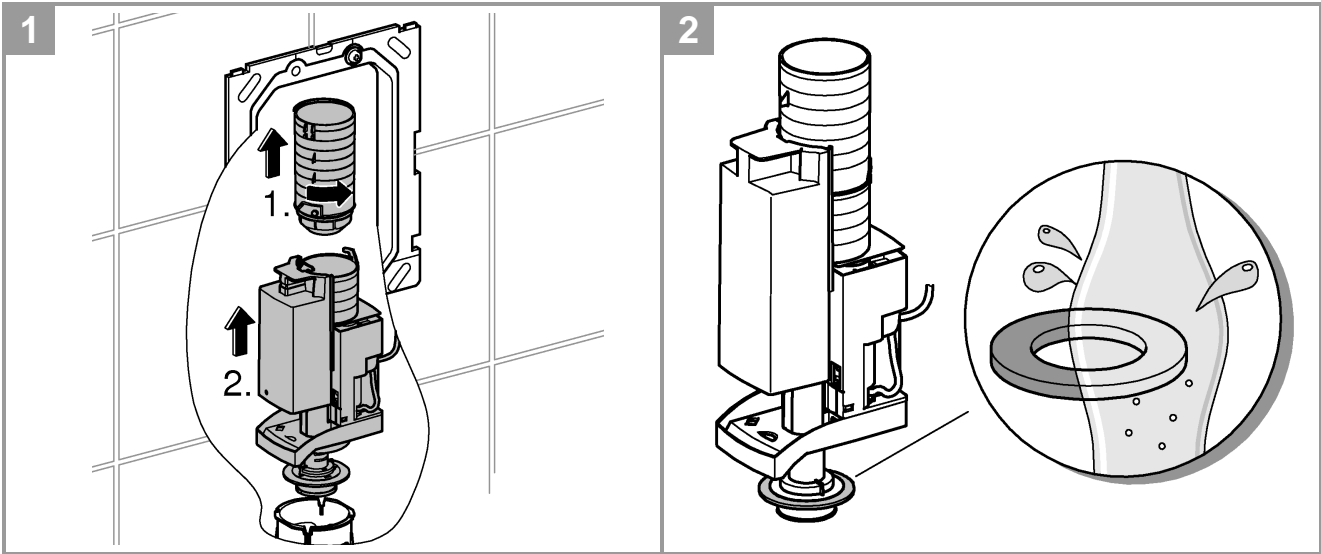

5

SERVICE

SERVICE

SERVICE

i

	X	Y	
	81 mm	75 mm	
	74 mm	75 mm	

Pure Freude an Wasser

GROHE
WAVES