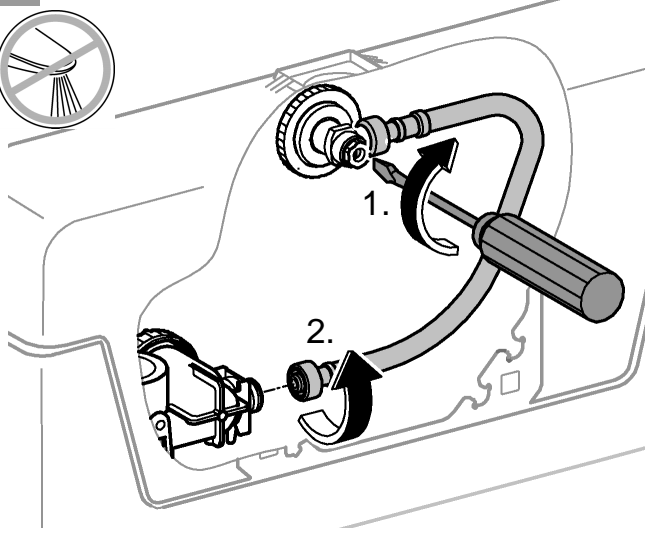

5

SERVICE

SERVICE

SERVICE

i

	X	Y	
	81 mm	75 mm	
	74 mm	75 mm	

Pure Freude an Wasser

GROHE
WAVES