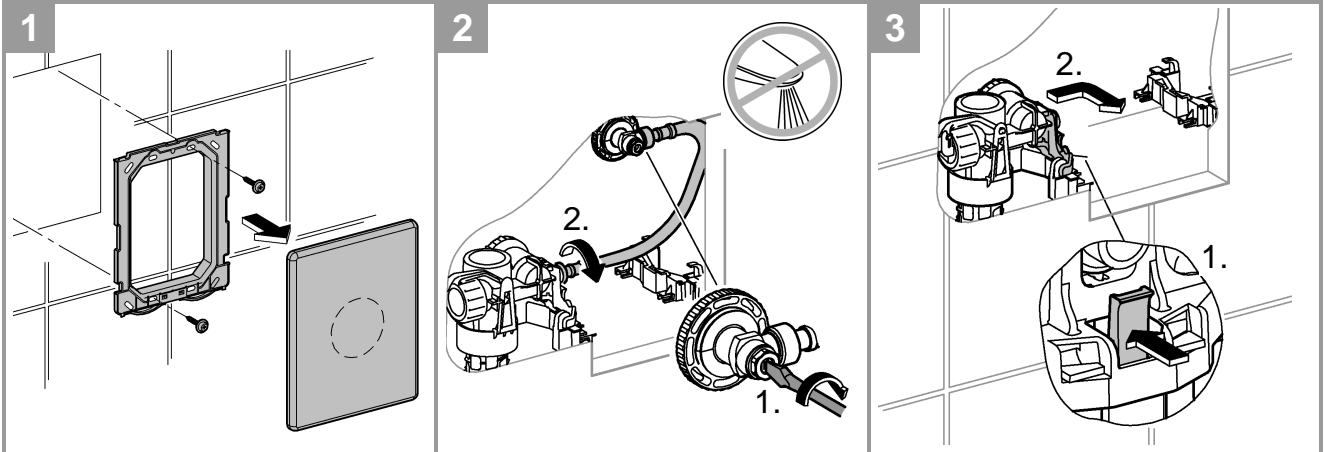

5

SERVICE

SERVICE

SERVICE

i

	X	Y	
	81 mm	75 mm	
	74 mm	75 mm	

Pure Freude an Wasser

GROHE
WAVES