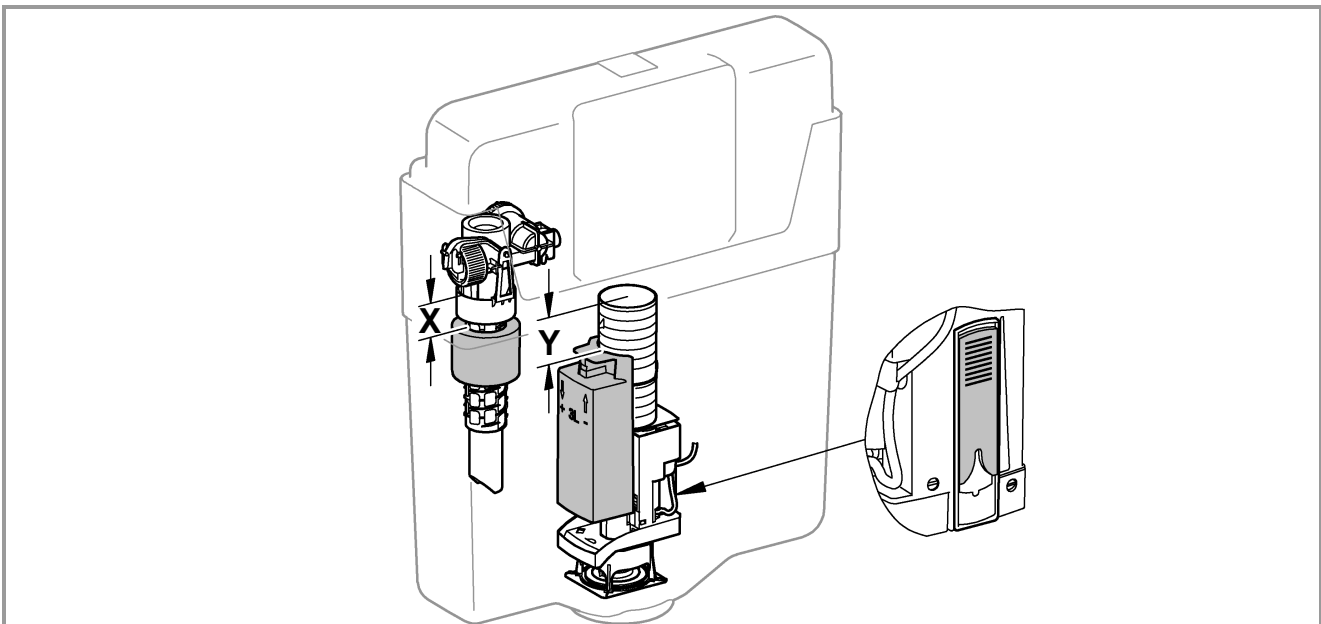

5

SERVICE

SERVICE

SERVICE

i

	X	Y	
	81 mm	75 mm	
	74 mm	75 mm	

Pure Freude an Wasser

GROHE
WAVES